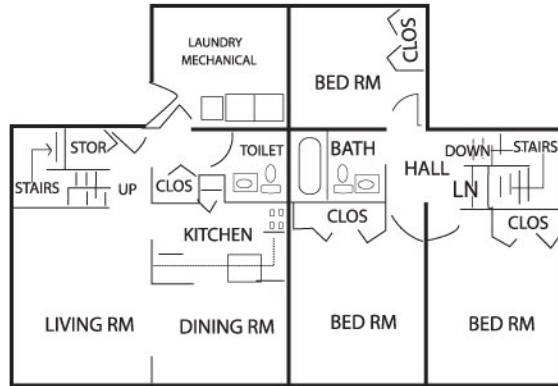

# CAMELOT

COURT

**FIRST                      SECOND**  
**Typical Three Bedroom Apartment**  
**3 Bedroom, 1.5 Bath: 1130 sq. ft.**  
*(Size Estimated)*

# CAMELOT

COURT

**Typical Two Bedroom Apartment**  
**2 Bedroom, 1 Bath: 870 sq. ft.**  
*(Size Estimated)*