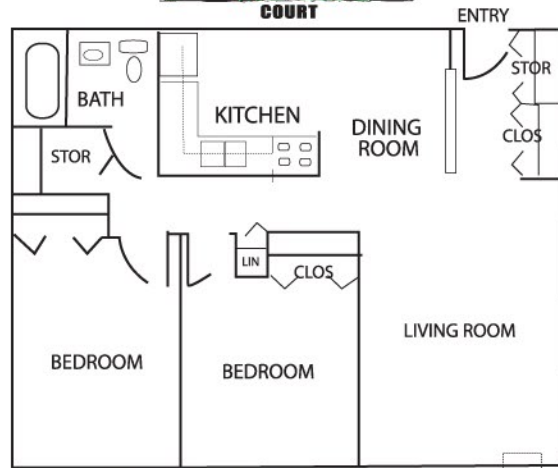

# CAMELOT

COURT

**FIRST                      SECOND**  
**Typical Three Bedroom Apartment**  
**3 Bedroom, 1.5 Bath: 1130 sq. ft.**  
*(Size Estimated)*

# CAMELOT

COURT

**Typical Two Bedroom Apartment**  
**2 Bedroom, 1 Bath: 870 sq. ft.**  
*(Size Estimated)*